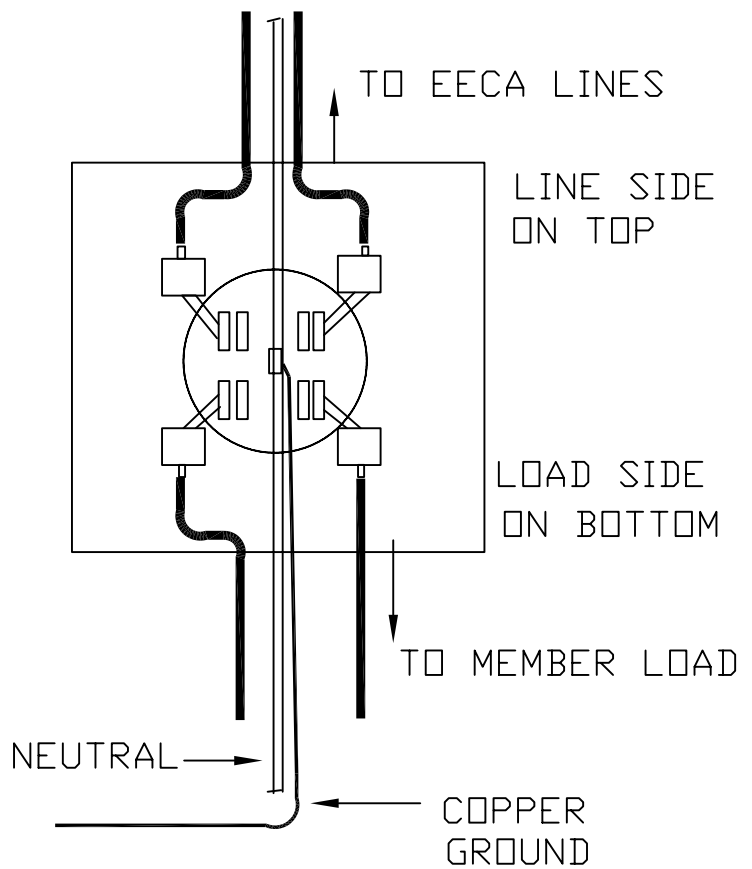

THREE PHASE  
4 WIRE DELTA

SINGLE PHASE 240V 3WIRE

SOCKET TYPE METER BASES

EGYPTIAN ELECTRIC COPPERATIVE ASSOCIATION  
STEELEVILLE, ILLINOIS

SCALE NONE

DRAWN BY HERMETZ 10-06

REV#1:

DATE